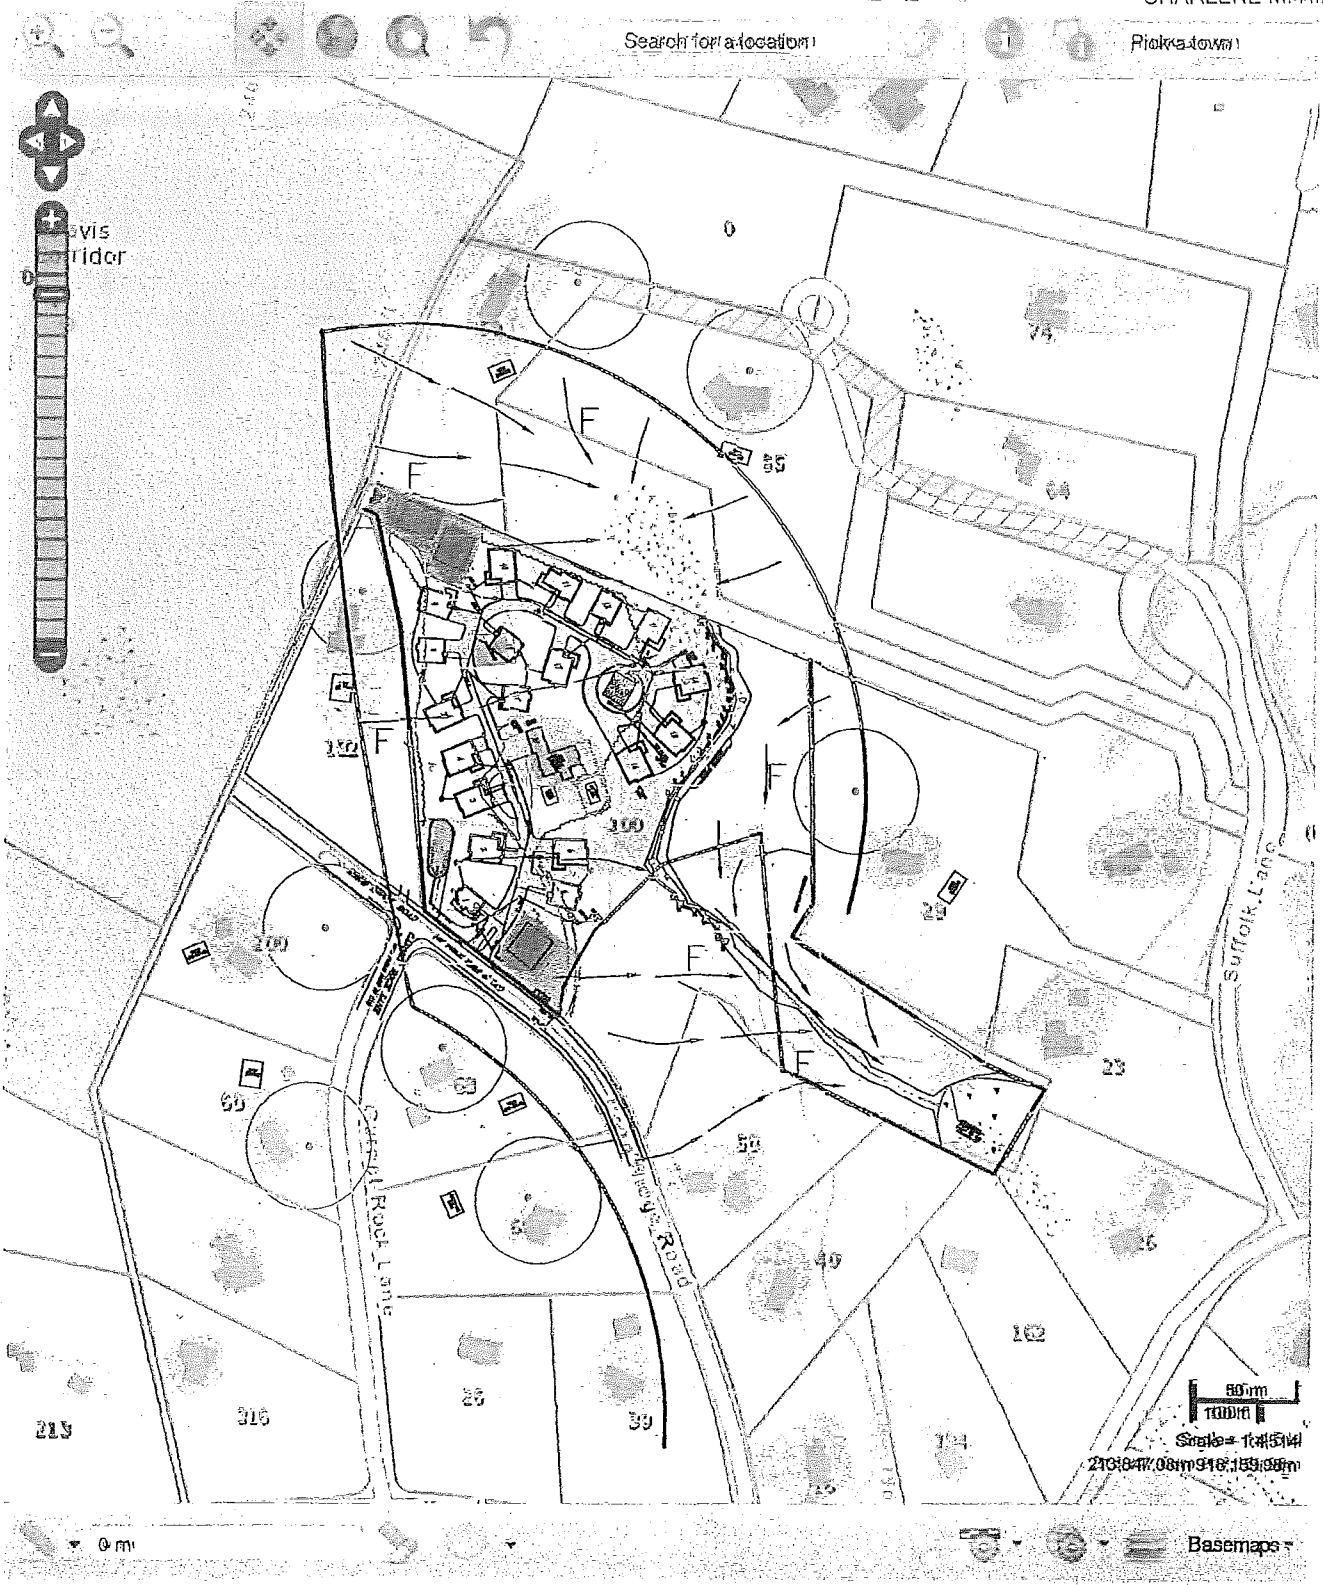

Brem-106-11.13.2014

RECEIVED
NOV 13 2014

Oliver OLIVER: MassGIS's Online Mapping Tool OLIVER Updates TOWN CLERK-CARLISLE CHARLENE M. HINTON

NEIGHBORHOOD FLOW PATH EXHIBIT
USING MASS GIS BASE

BREM PROPERTY
100 LONG RIDGE ROAD
CARLISLE, MASSACHUSETTS

NOVEMBER 4, 2014 SCALE: SEE BAR ABOVE