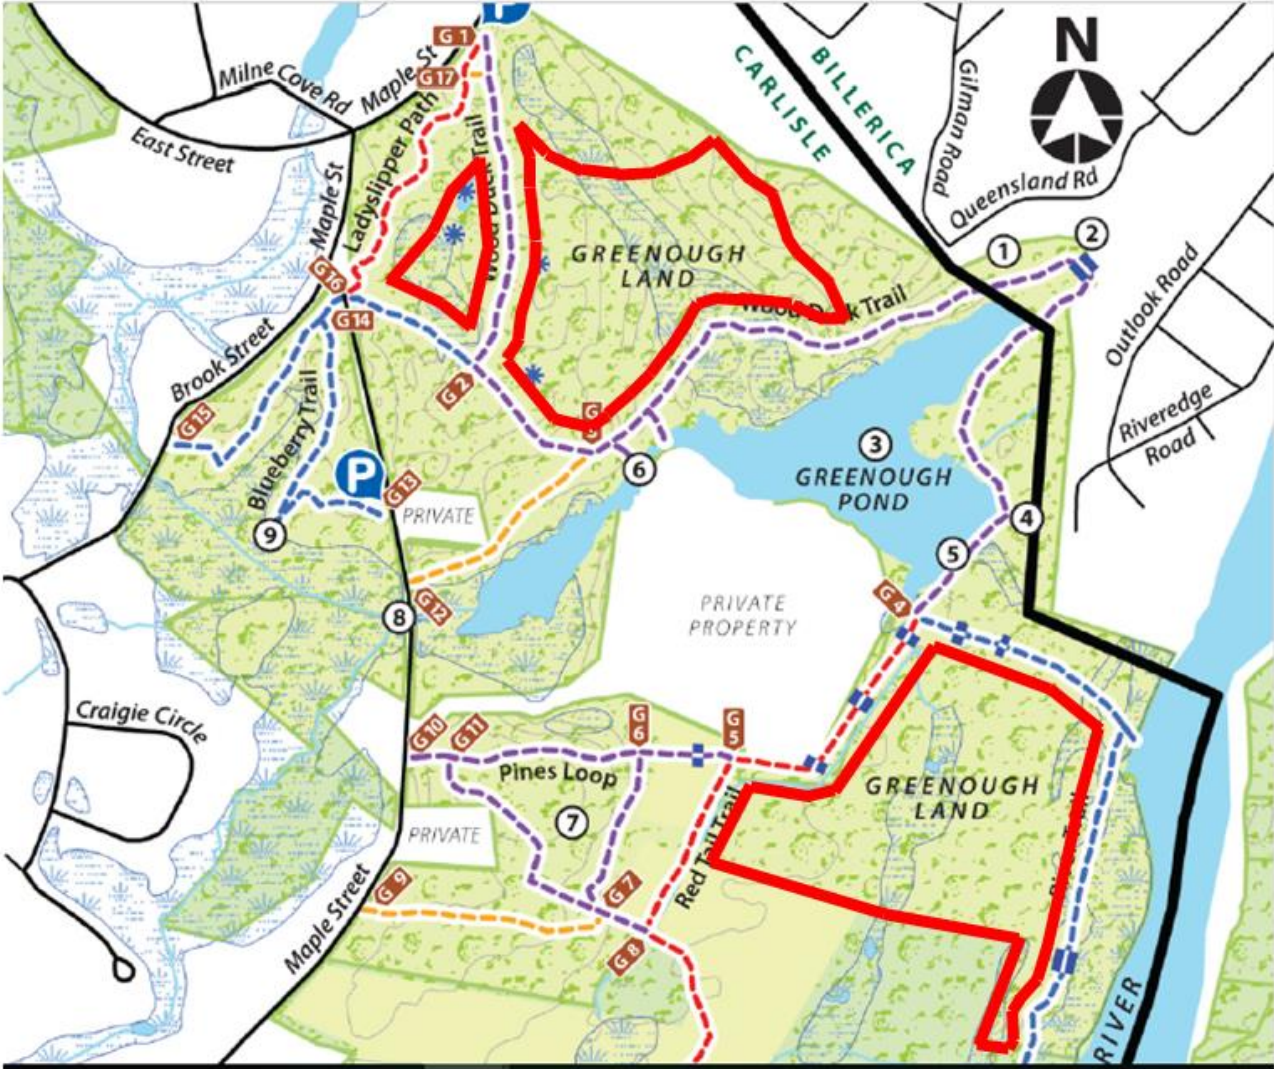

Attention GREENOUGH Trail Users

The Town of Carlisle has instituted a bow and arrow hunting program to manage the deer population on this property.

The bow hunting season is from Oct. 1 to Nov. 24. There is no hunting on Sunday.

Bow hunting should not interfere with normal trail use. Hunters will be in elevated tree stands over 100 feet from trails and will shoot downward away from trails. Trail users should stay on marked trails during hunting season.

The areas where hunters may be present in this property are outlined in red on the map below.

Hunters will be screened and licensed by the Town. A Town Deer Agent will manage the hunting program. For questions contact Town Administrator Tim Goddard at 978-369-6136.