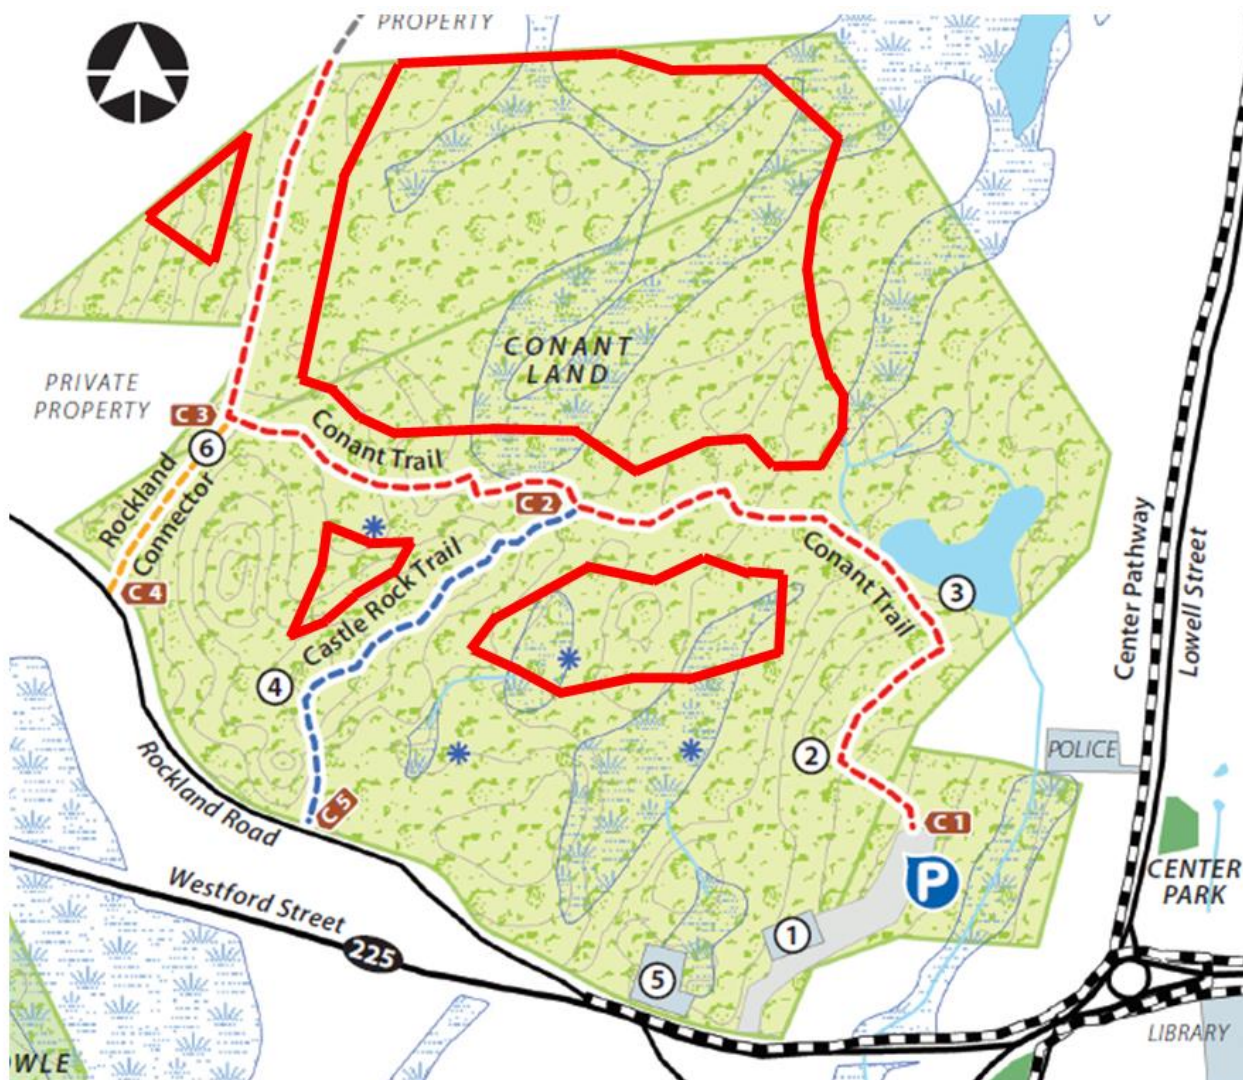

Attention CONANT Trail Users

The Town of Carlisle has instituted a bow and arrow hunting program to manage the deer population on this property.

The bow hunting season is from Oct. 1 to Nov. 24. There is no hunting on Sunday.

Bow hunting should not interfere with normal trail use. Hunters will be in elevated tree stands over 100 feet from trails and will shoot downward away from trails. Trail users should stay on marked trails during hunting season.

The areas where hunters may be present in this property are outlined in red on the map below.

Hunters will be screened and licensed by the Town. A Town Deer Agent will manage the hunting program. For questions contact Town Administrator Tim Goddard at 978-369-6136.