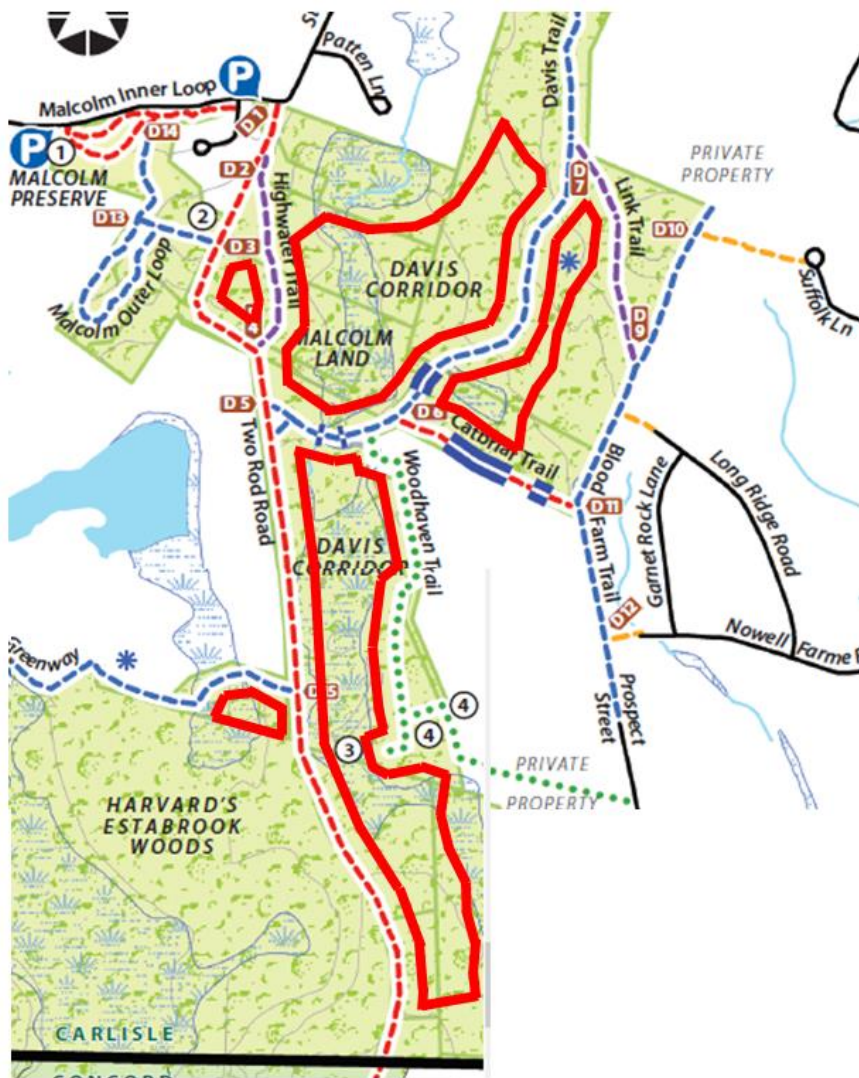

Attention DAVIS Trail Users

The Town of Carlisle has instituted a bow and arrow hunting program to manage the deer population on this property.

The bow hunting season is from Oct. 1 to Nov. 24. There is no hunting on Sunday.

Bow hunting should not interfere with normal trail use. Hunters will be in elevated tree stands over 100 feet from trails and will shoot downward away from trails. Trail users should stay on marked trails during hunting season.

The areas where hunters may be present in this property are outlined in red on the map below.

Hunters will be screened and licensed by the Town. A Town Deer Agent will manage the hunting program. For questions contact Town Administrator Tim Goddard at 978-369-6136.